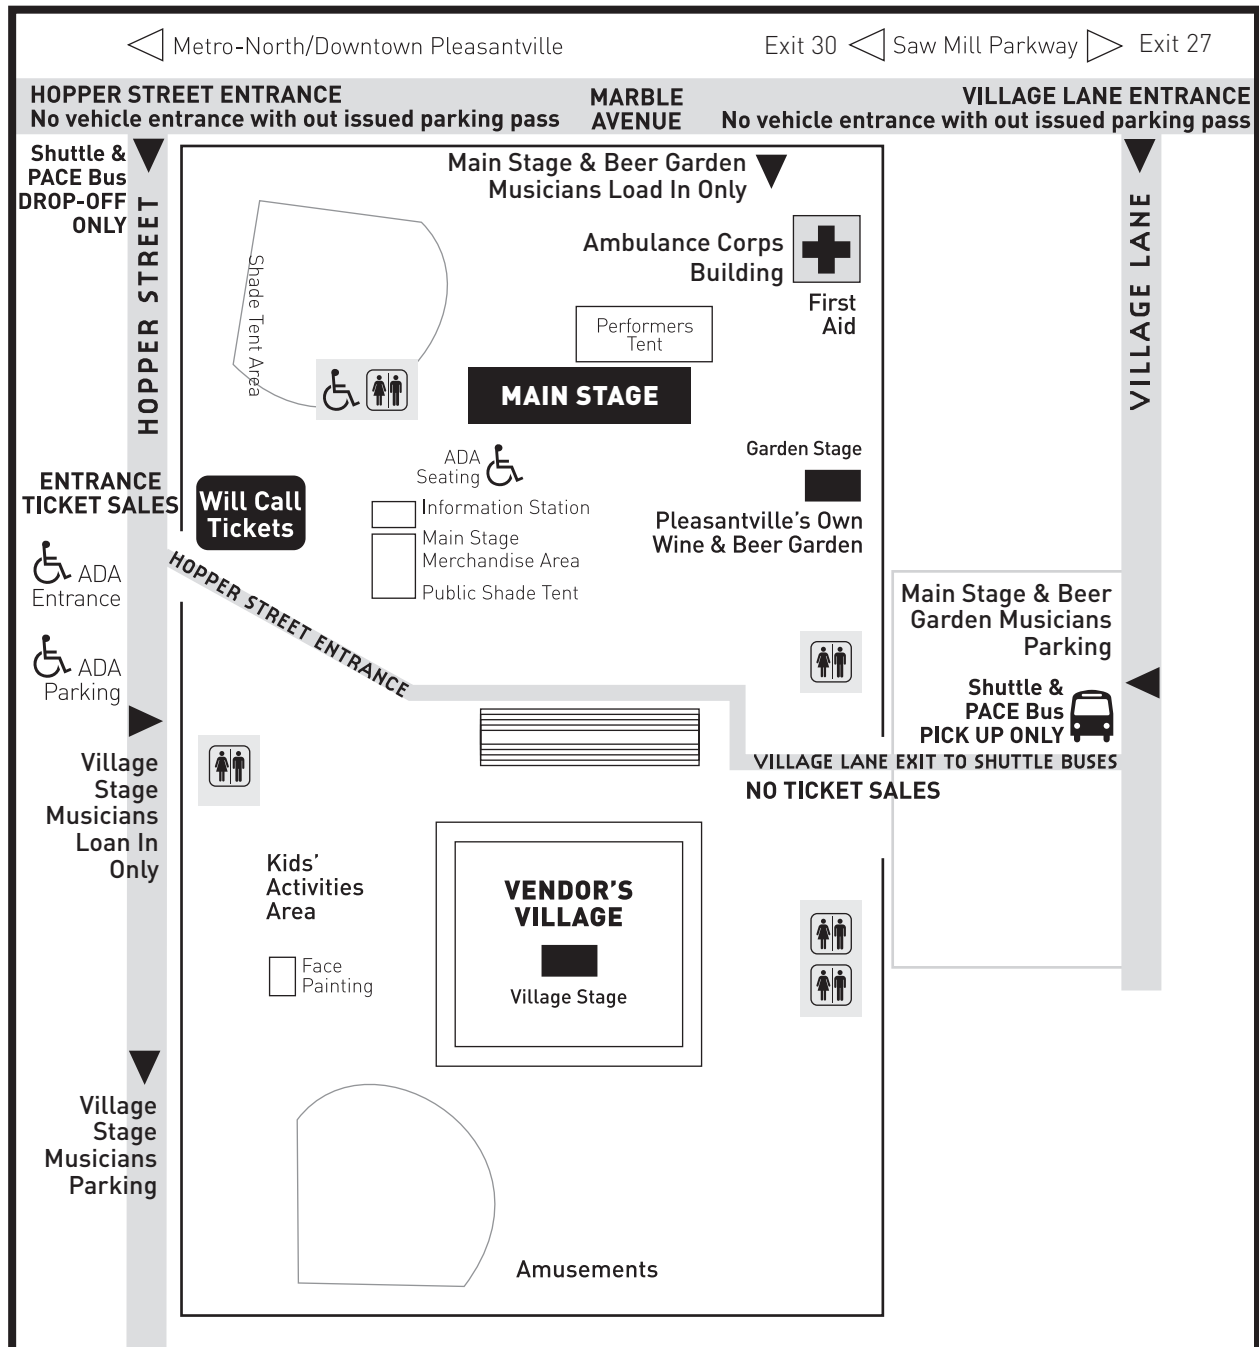

PRESENTS

THE PLEASANTVILLE

MUSIC Festival 2011

LATITUDE 41.132N, LONGITUDE 73.793W. ALWAYS PLEASANT(VILLE)

Thanks to our Many Good Friends...

We wish to acknowledge

The Mayor of Pleasantville
Peter Scherer

Village Trustees

Main Stage Sound System:

Jacob Burns Foundation

Kid's Fun Area Sponsor

Maria Fareri Children's Hospital

Gold Sponsors

The Art of Wine
Captain Lawrence Brewery
Club Fit of Briarcliff Manor
Nuttin to It! The official backstage caterer of PMF 2011
Prospero Winery
Red Oak Transportation, the official limousine service of PMF 2011

The Gift of Sustenance for Musicians and Volunteers

Black Cow
Captain Lawrence Brewery
Cold Stone Creamery
Gail Patrick's Café
Harney & Sons Master Tea Blenders
Key Food Marketplace
Linekin's Kettle Corn
Lucio's Pizzeria
McDonald's Hamburger Restaurant
Magic Wok
Pleasantville Pizza
Opus 465
Prospero Winery
Shop-Rite Supermarket
Sundance Deli
Taylored Menus
Three Husketeers
Tom's Top Dogs

Busses and shuttles drop you off at the Hopper Street entrance but will PICK YOU UP AT VILLAGE LANE ONLY

PRESENTS